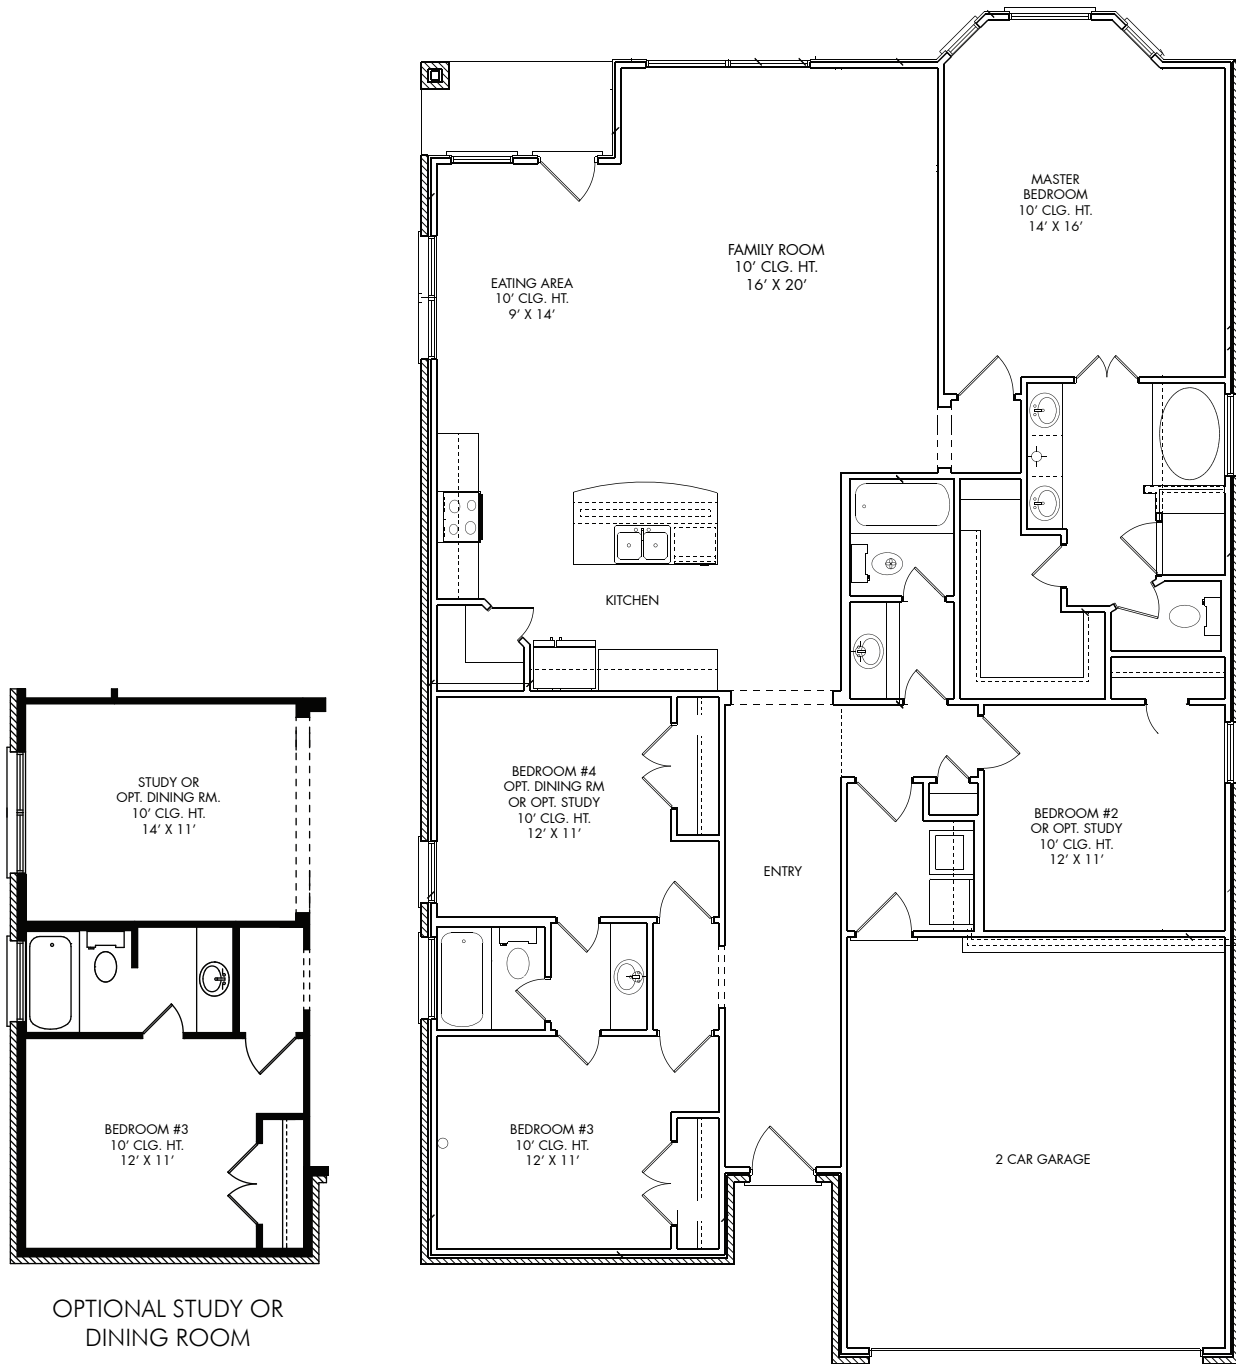

- 4 Bedrooms, 3 Baths
- Spacious Family Room
- Master Bedroom with Large Walk-In Closet

Approved by: 10/27/2022

All square footage is approximate. Anglia Homes reserves the right to change specifications and designs without notice.

THE BRIGHTON • 1,989 Sq. Ft.

ELEVATION R

ELEVATION B

ELEVATION C

All elevations and floor plan renderings may vary due to community specific Deed Restrictions, Building Code Requirements or Subdivision Builder Requirements as listed on Design Feature Sheet.